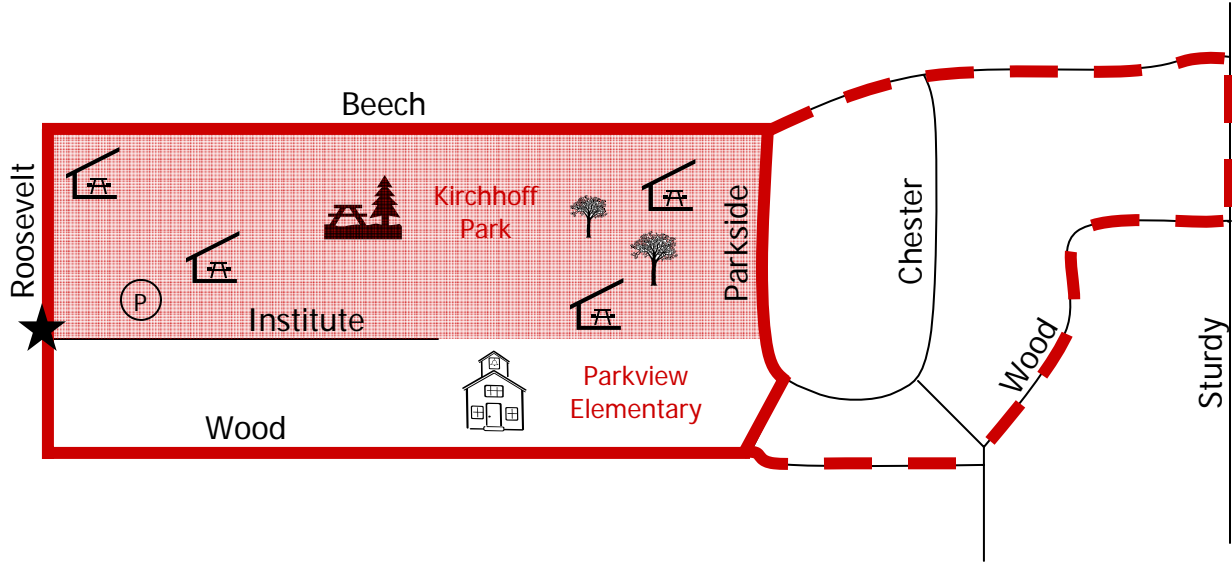

Kirchhoff Park/Parkview Elementary

* Route distance includes Roosevelt, Wood, Sturdy, and Beech Streets (does not include Parkside).

<u>One Loop</u>	
	.87 miles
	1.35 miles*