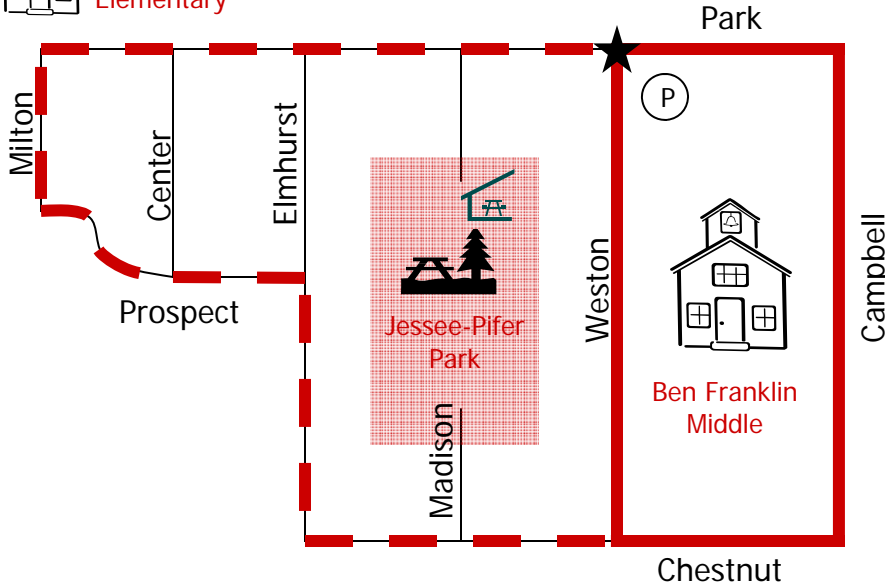

Jessee-Pifer Park/Ben Franklin Middle

Memorial
Elementary

<u>One Loop</u>	
	.58 miles
	1.05 miles*

* Route distance includes Campbell, Chestnut, Elmhurst, Prospect, Milton and Park Streets (does not include Weston).