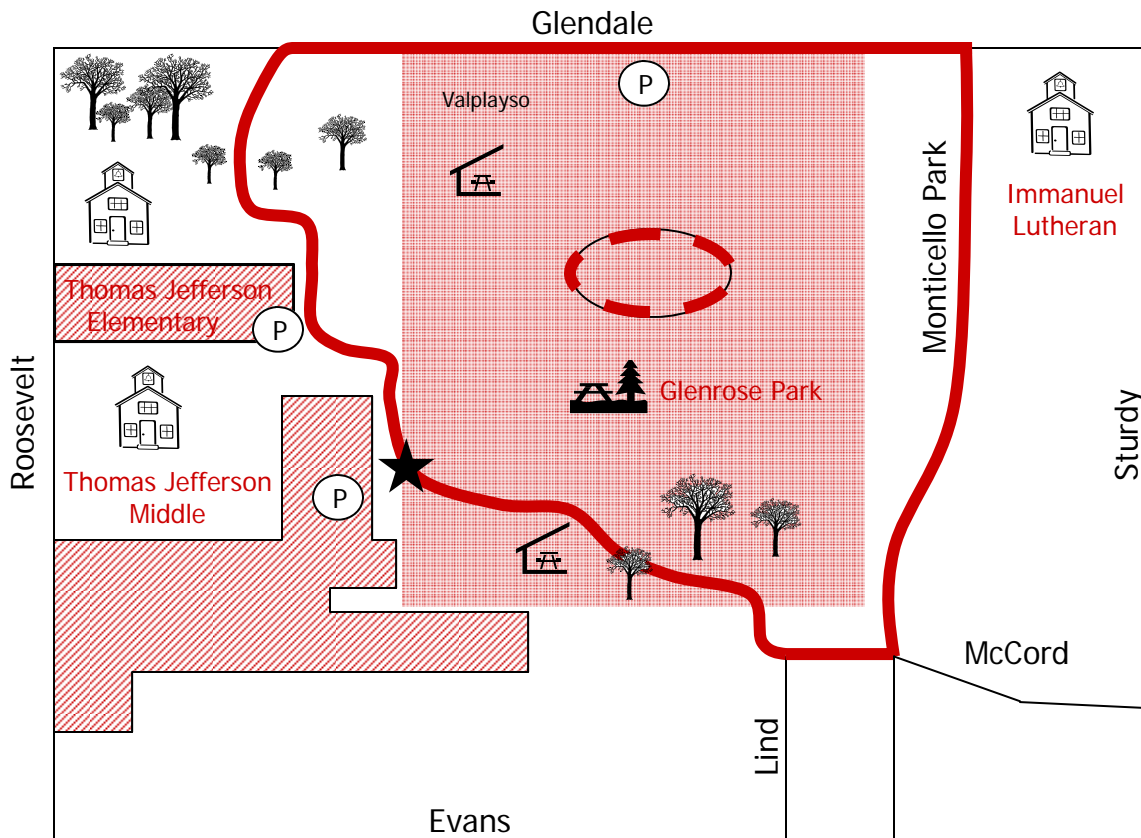

# Glenrose/Thomas Jefferson

One Loop

-  .87 miles
-  .25 miles