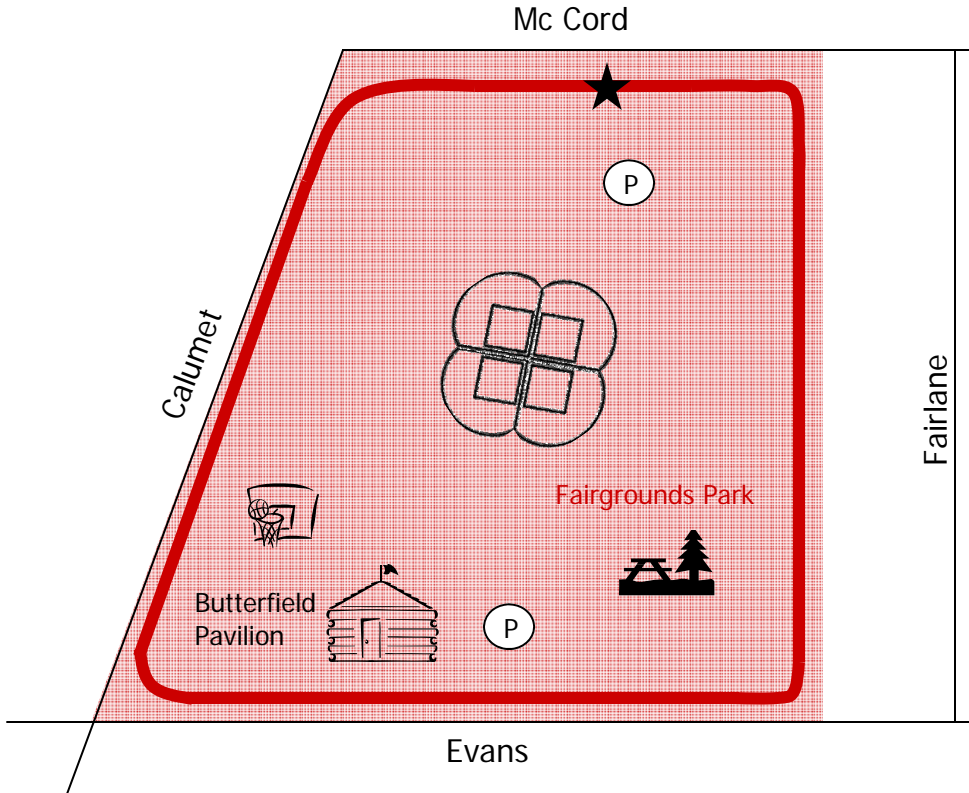

# Fairgrounds Park

One Loop  
— .75 miles

Additional Info  
October - March south parking lot closed. Use North parking lot.